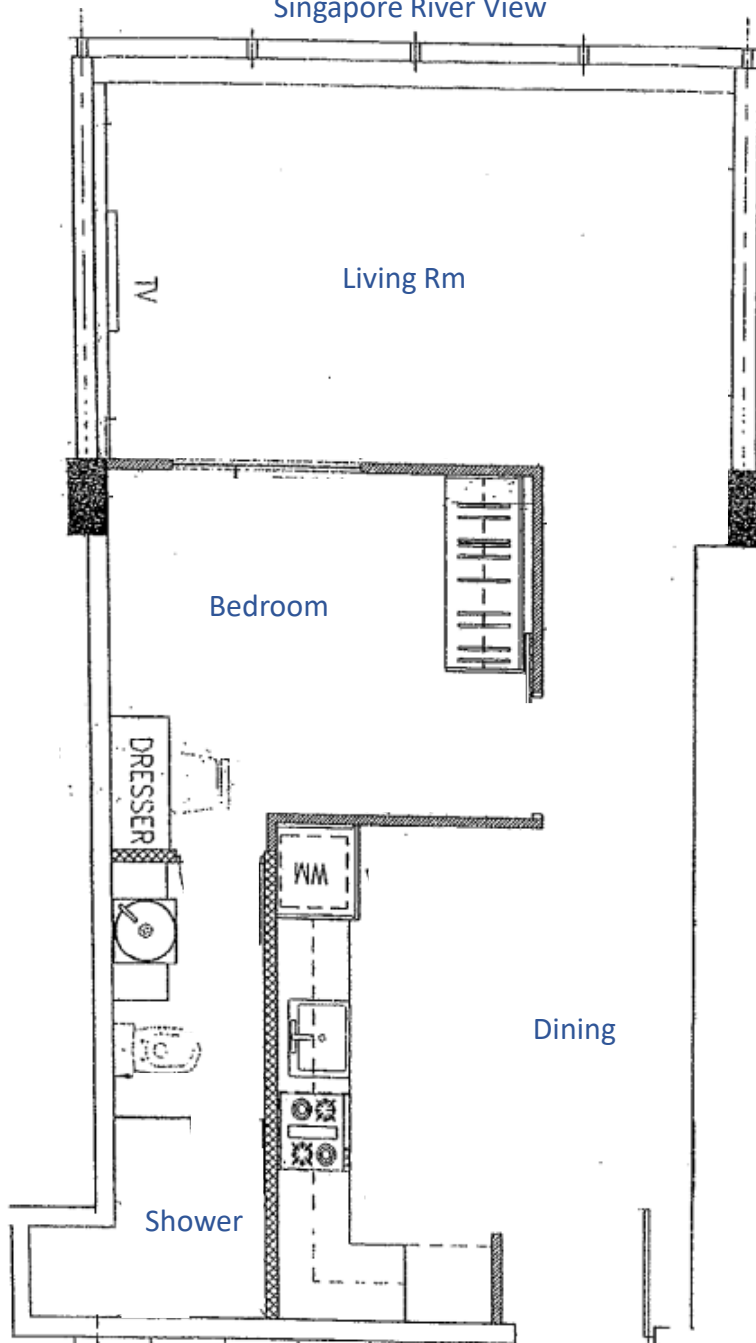

Singapore River View

X
Approx. 527 sqft